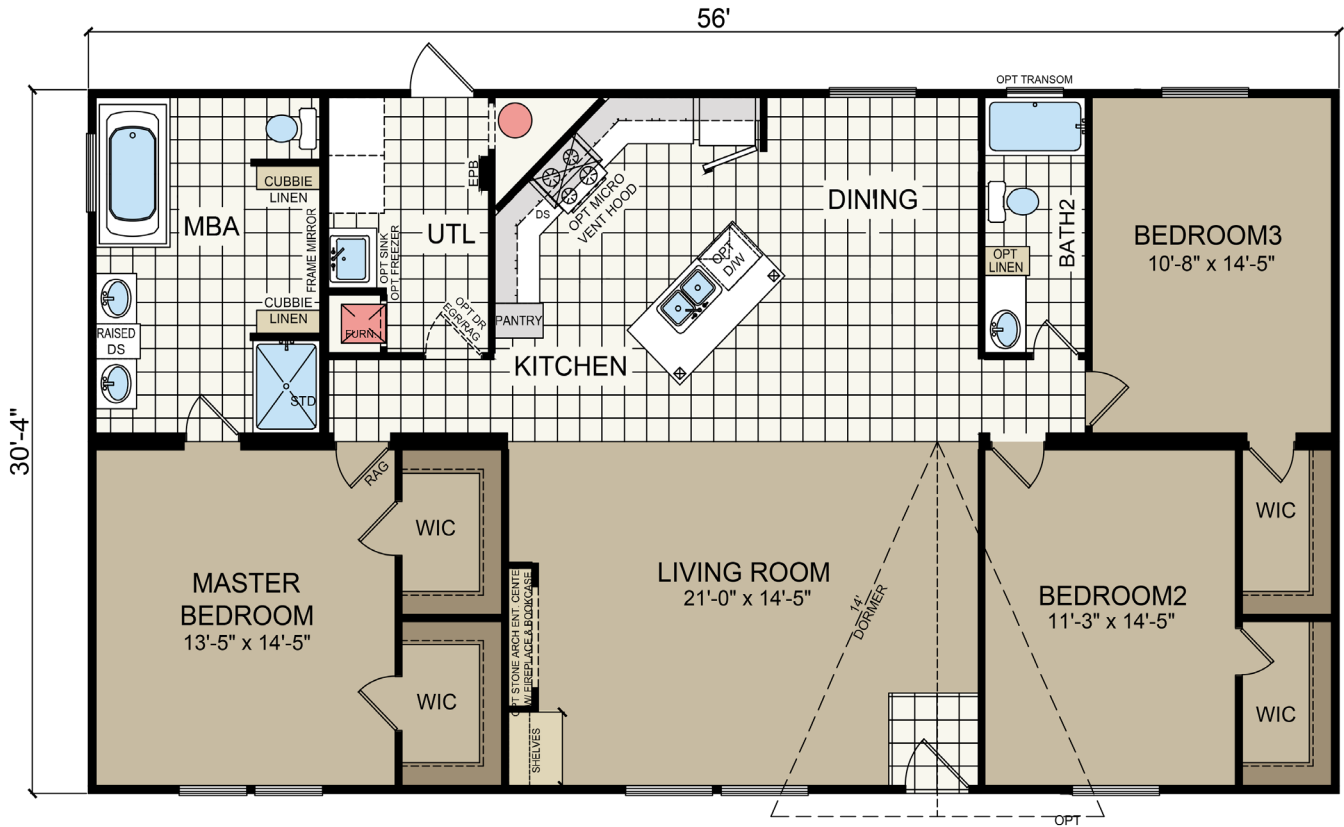

CS3256J - 3 Bed - 2 Bath - 1,698 sq ft. - 32' x 56'

Call today to schedule an appointment

**855-550-6550**